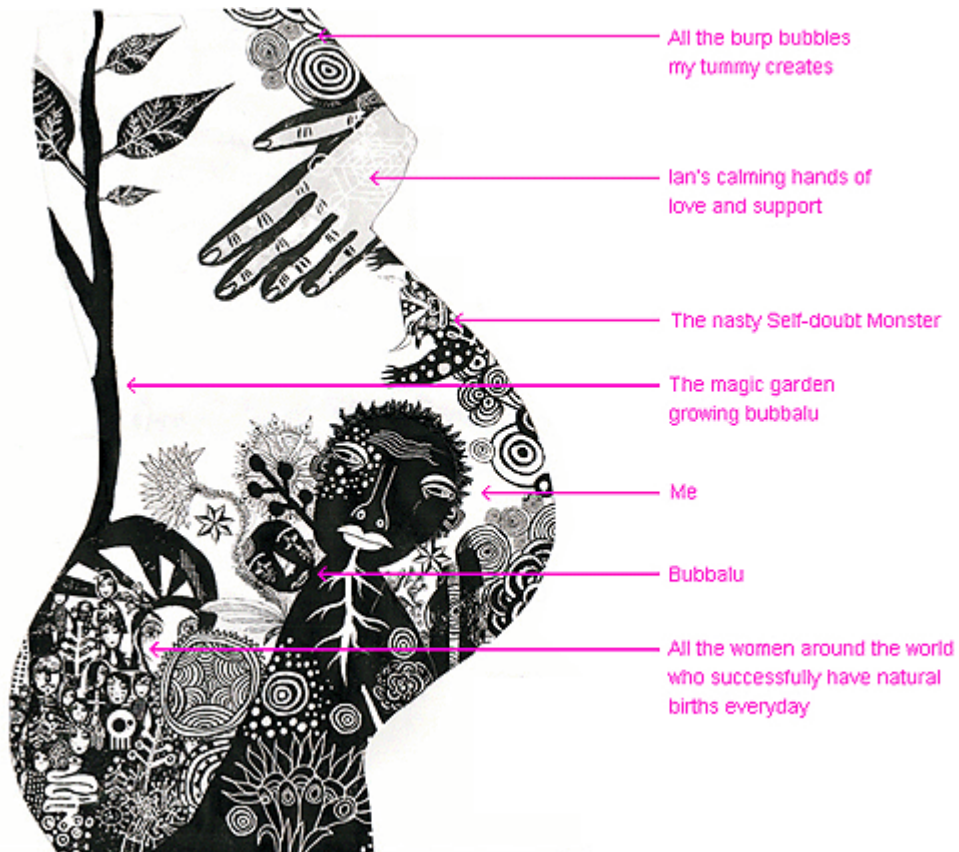

LOW RISK PREGNANCY - We are well-prepared and educated in The Bradley Method and have done everything we can to stay healthy and low risk during this pregnancy

NATURAL BIRTH - We wish for as natural birth as possible, avoiding unnecessary procedures and medications

ALWAYS TOGETHER - It is important to us that we remain together at all times during labour and delivery, and that our baby be handed to us immediately after birth for bonding and breast-feeding

PEACEFUL ENVIRONMENT - Please help us maintain a peaceful environment with dim lights, low noise and minimal interruptions

FREEDOM OF MOVEMENT - Mum would like to be free to move around during labour and delivery, and would like to try different positions

TIME TO LABOUR - We prefer that labour be allowed to progress at a natural rate with no artificial time constraints on any stage

OPEN COMMUNICATION - We trust that you will keep us informed of how the labour is progressing and should a complication arise, that you will explain the situation, our options and answer our questions so that we can make an informed decisions

Relax

- Music
- Gentle stroking
- Foot massage
- Darkness and solitude
- Breathing deeply
- Hot bath

Remind

- Trust your body, give in
- Close eyes, breath deeply
- Relax jaw
- Change positions
- Drink
- Go to the toilet

Encourage